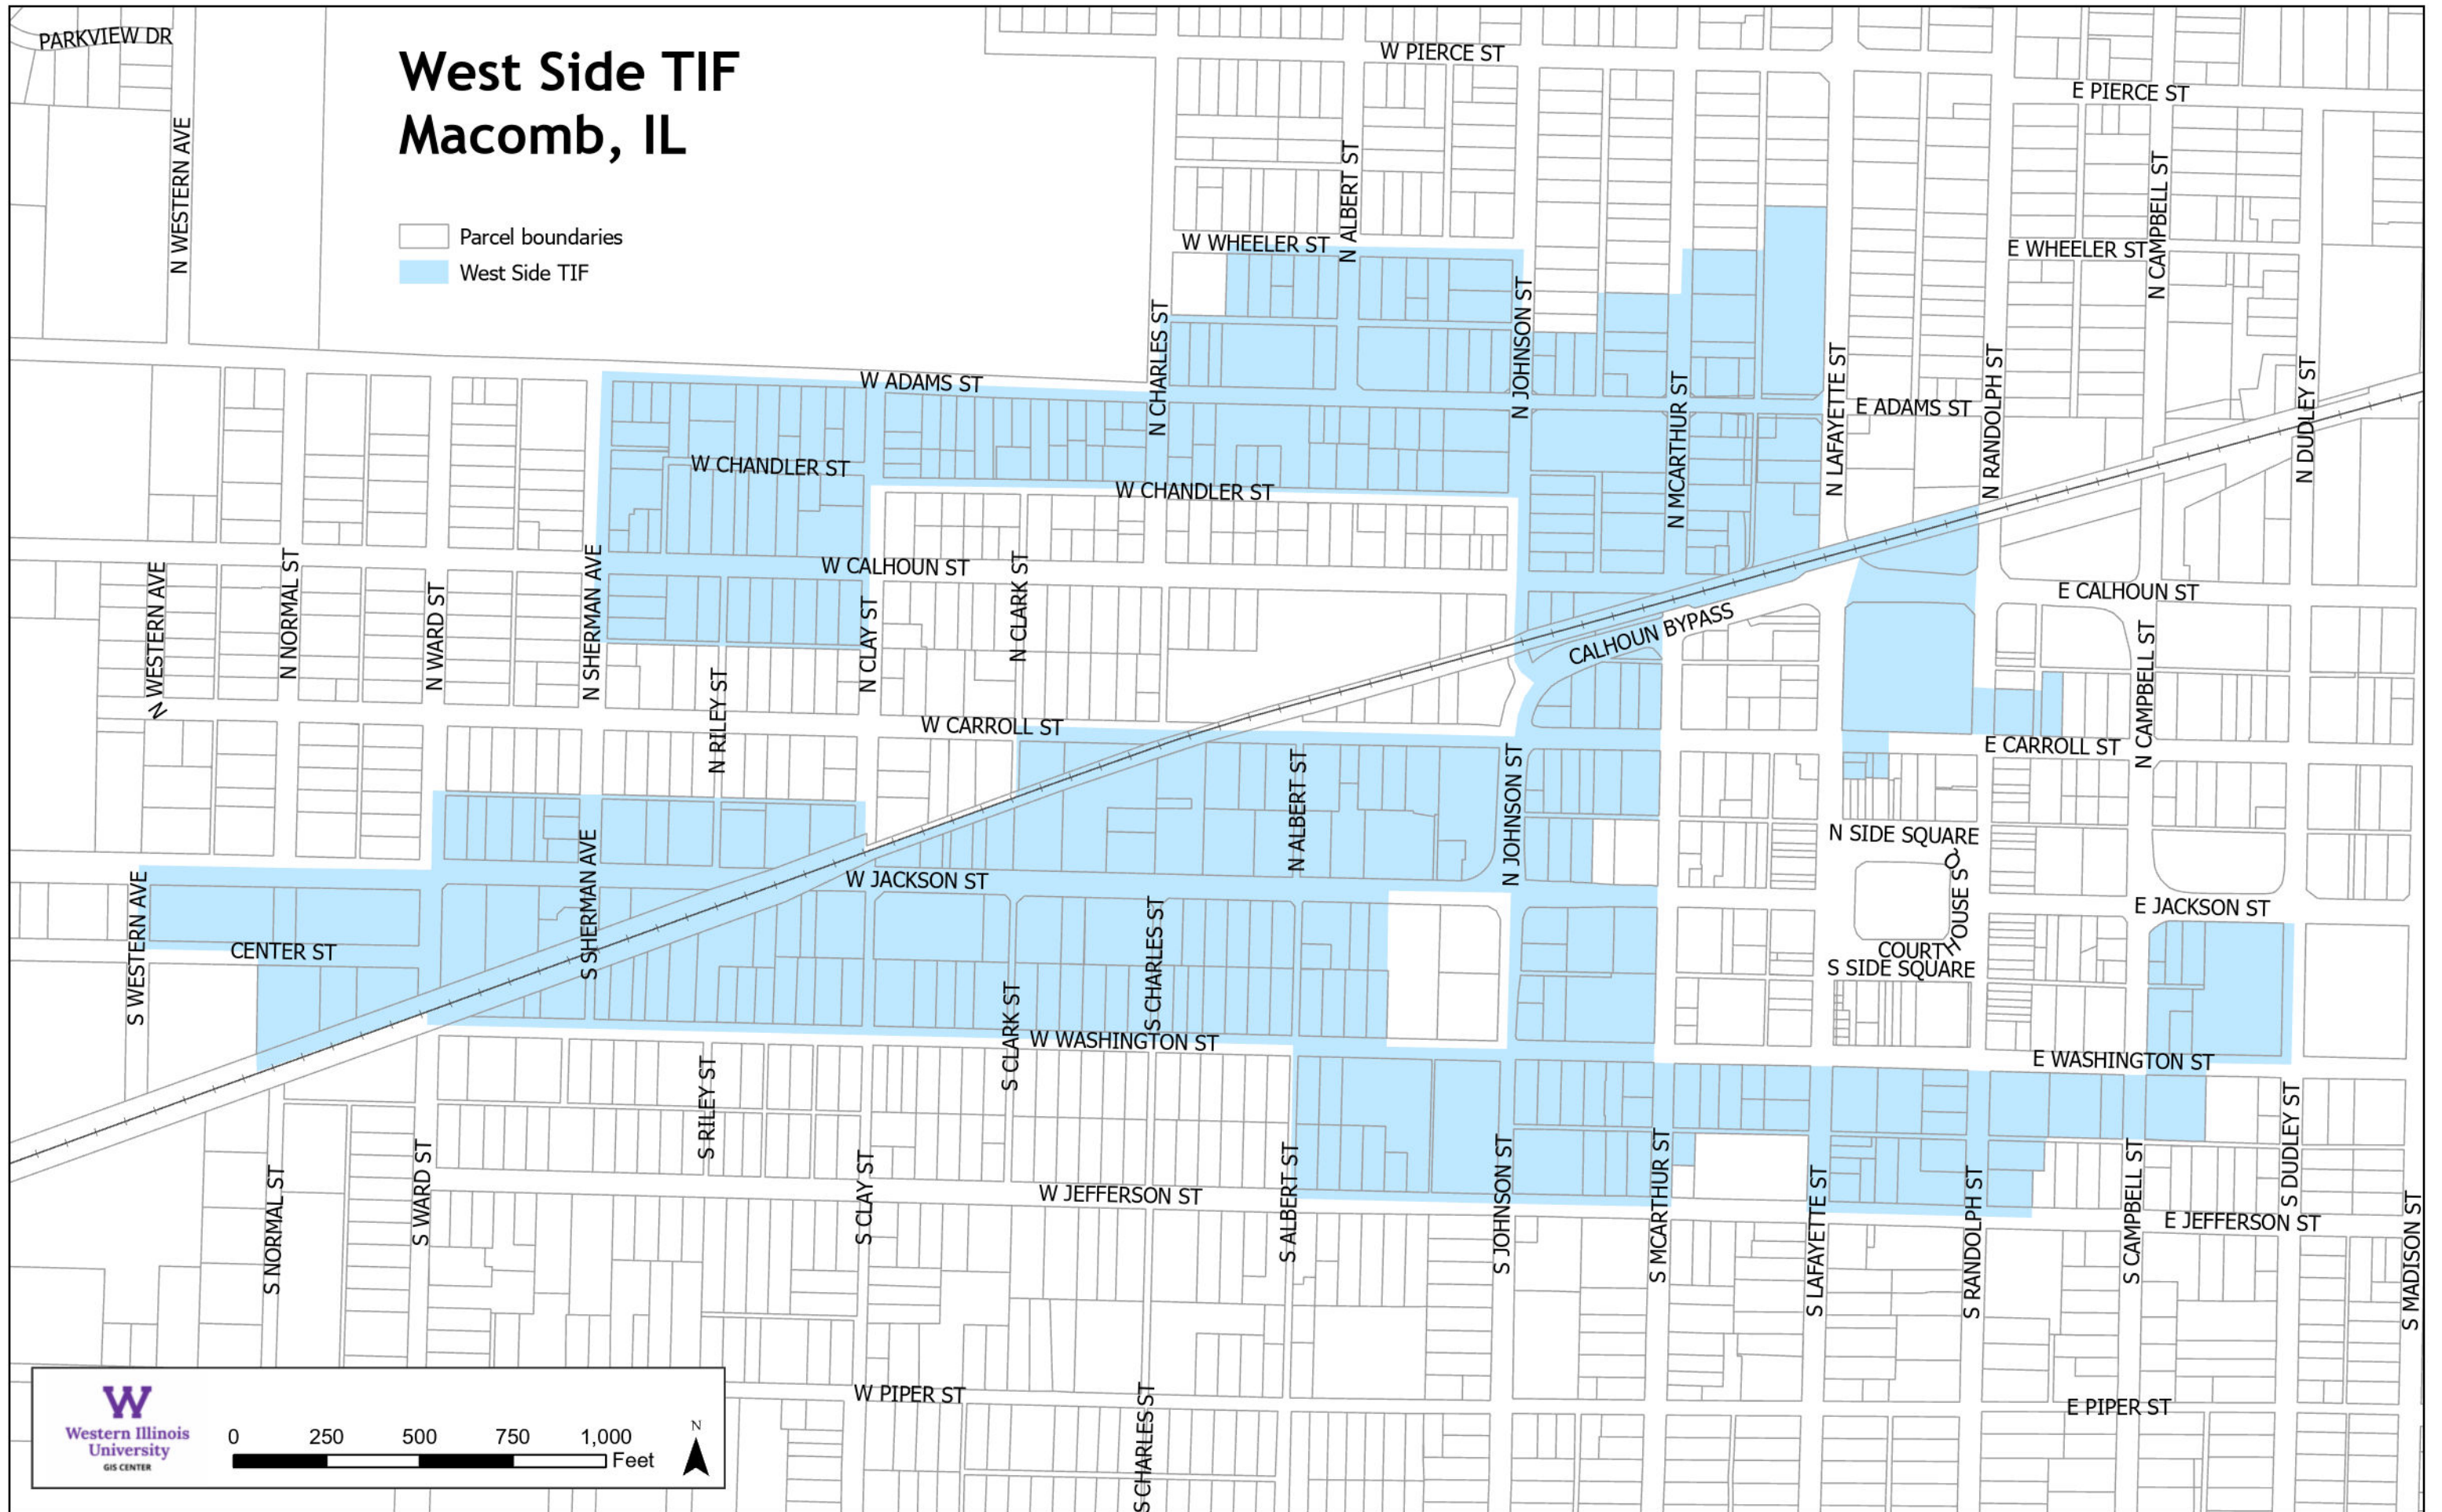

# West Side TIF Macomb, IL

- Parcel boundaries
- West Side TIF

0 250 500 750 1,000 Feet